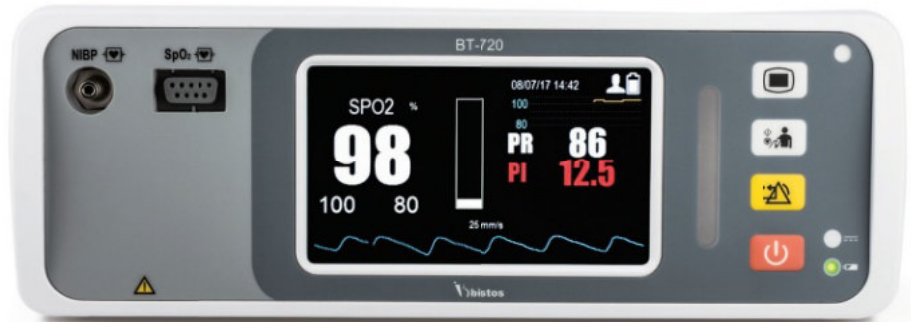

BT-350 LCD Fetal Monitor

- 1MHz Frequency with Twin Doppler
- 7" color TFT LCD Display
- CTG Analysis
- Option : Rechargeable battery, Acoustic Stimulator, Carrying bag, Cart

BT-350 LED Fetal Monitor

- 1MHz Frequency with Twin Doppler
- Large 7 Segment LED Display
- Waterproof Probe (IPX 8)
- Option : Rechargeable battery, Acoustic Stimulator, Carrying bag, Cart

BT-300 LED Fetal Monitor

- 1MHz Frequency with Twin Doppler
- Waterproof Probe (IPX 8)
- Option : Rechargeable battery, Acoustic Stimulator, Carrying bag, Cart

Fetal & Vascular Doppler

BT-200 Fetal Doppler

BT-250 Fetal Doppler

- 2/3 MHz Frequency
- 3.2" color TFT LCD Display with FHR Trend Display
- Rechargeable Battery

BT-200 Vascular Doppler

- 2, 4, 5, 8 MHz Frequency
- LCD Display
- Interchangeable Waterproof Probe
- Low Battery Indicator

BT-720 Vital Sign Monitor

- SpO2, Pulse
- 4.3" Color Touch Screen
- 8 hours operation on battery
- Fan-less design
- Rechargeable by USB charger
- Option : NIBP, Temp

BT-710 Pulse Oximeter

- SpO2, Pulse
- Hand-held design
- 4.3" Color Touch Screen
- 8 hours operation on battery
- Fan-less design
- Rechargeable by USB charger
- Option : CO₂