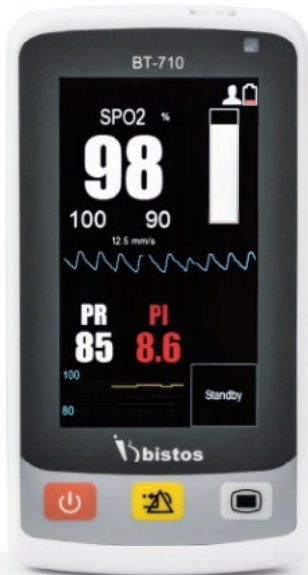

- 1MHz Frequency with Twin Doppler
- 10.1" Color Touch Screen
- Fetal Monitoring : FHR, UC, DECG
Maternal Monitoring : ECG, NIBP, SpO2, TEMP
- Option: DECG, Rechargeable battery, Acoustic Stimulator, Wifi, Cart

BT-350 LCD Fetal Monitor

- 1MHz Frequency with Twin Doppler
- 7" color TFT LCD Display
- CTG Analysis
- Option : Rechargeable battery, Acoustic Stimulator, Carrying bag, Cart

BT-350 LED Fetal Monitor

- 1MHz Frequency with Twin Doppler
- Large 7 Segment LED Display
- Waterproof Probe (IPX 8)
- Option : Rechargeable battery, Acoustic Stimulator, Carrying bag, Cart

BT-250 Fetal Doppler

- 2/3 MHz Frequency
- 3.2" color TFT LCD Display with FHR Trend Display
- Rechargeable Battery

BT-200 Vascular Doppler

- 2, 4, 5, 8 MHz Frequency
- LCD Display
- Interchangeable Waterproof Probe
- Low Battery Indicator

BT-720 Vital Sign Monitor

- SpO2, Pulse
- 4.3" Color Touch Screen
- 8 hours operation on battery
- Fan-less design
- Rechargeable by USB charger
- Option : NIBP, Temp

BT-710 Pulse Oximeter

- SpO2, Pulse
- Hand-held design
- 4.3" Color Touch Screen
- 8 hours operation on battery
- Fan-less design
- Rechargeable by USB charger
- Option : CO₂